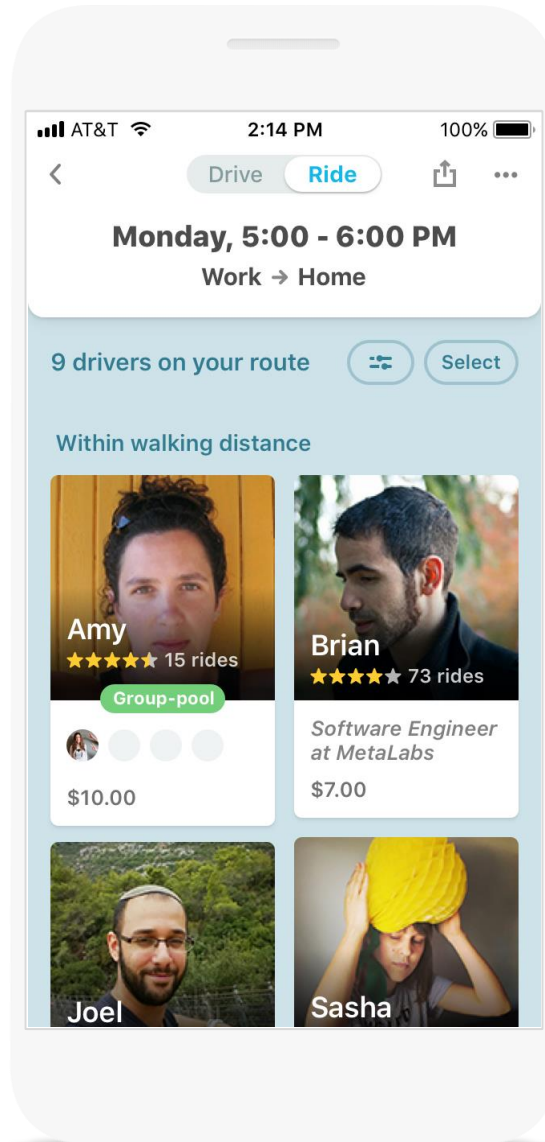

Not your parents' carpool