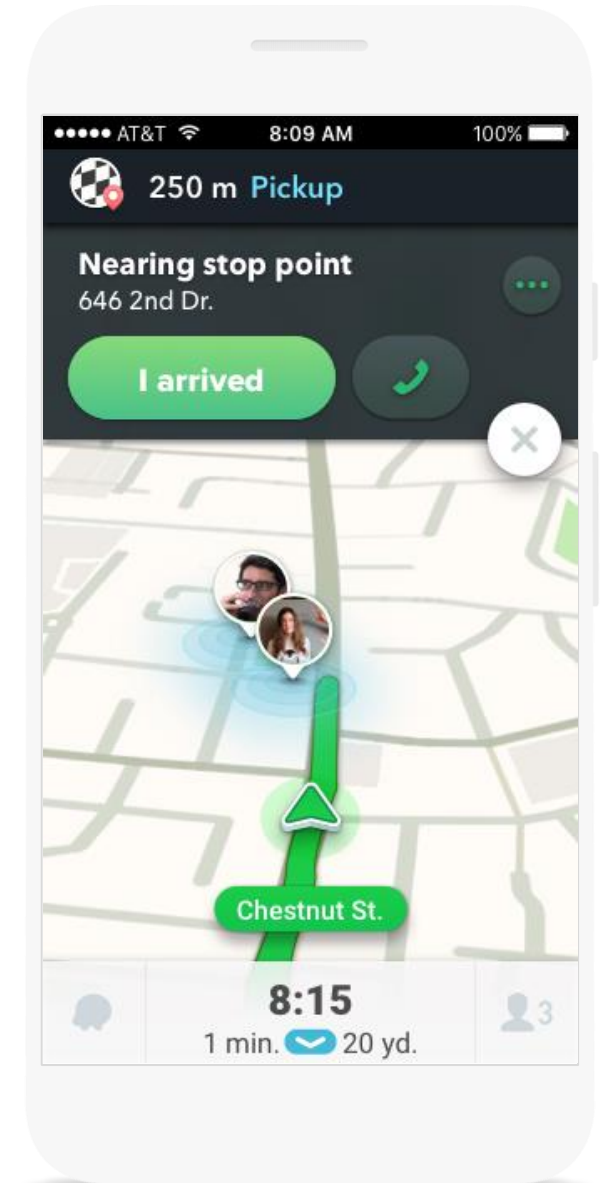

Not your parents' carpool