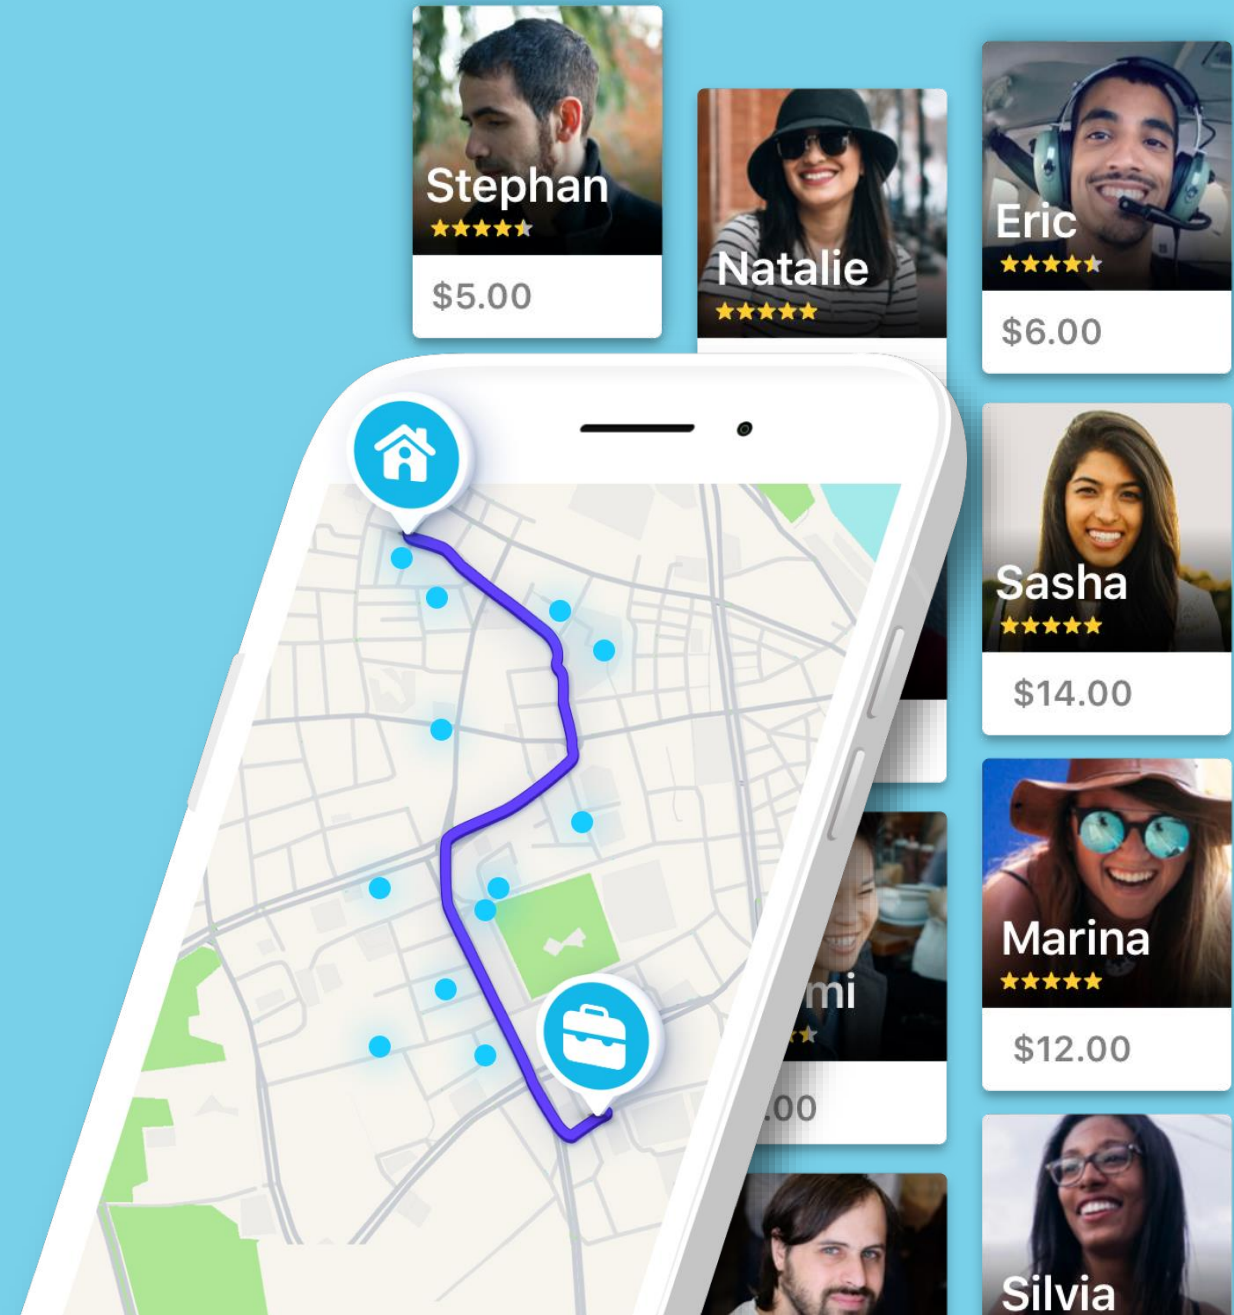

Introducing Waze Carpool

CommuteCon

February 2019

Commuting's toll is increasingly understood

SAN FRANCISCO BUSINESS TIMES LIMITED TIME OFFER [Subscribe Now](#) YOUR ACCOUNT [Sign In](#)

INDUSTRIES & TOPICS [NEWS](#) [LISTS & AWARDS](#) [PEOPLE & COMPANIES](#) [EVENTS](#) [MORE...](#)

1 in 4

Workers have left a job
due to a bad commute

The logo for Waze Carpool, featuring a small white car icon with a smiling face to the left of the text "waze" in black and "CARPOOL" in green.

waze CARPOOL

Waze is the world's largest crowd-sourced navigation app

110M+

Monthly Active Users

500K+

Volunteer Map Editors

185+

Countries

60M+

User Reports Per Month

THE WAZE YOU KNOW

A navigation app that helps people avoid traffic.

THE WAZE YOU WILL KNOW

A mobility platform that helps people move more freely in the communities they live & work in.